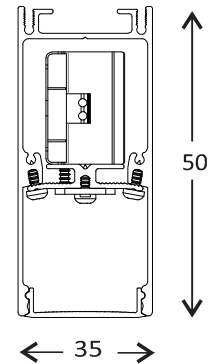

product can be produced in 60, 120 , 160, 180 and 220 mm.

Application

- Corridors
- Office
- General
- Parking

Correlated color temperature: 3000 - 6000 kelvin
 Rated median useful life: 50000h L70 at 25°C Luminaire
 input power: 20 w/m

Dimensions: 1200 x 35 x 50mm
 Total power: 24w
 Luminaire luminous flux: 2000 lm
 Luminaire efficacy: 100 lm/w
 Weight: 1 kg

Mounting and installation

Surface mount using the accessories to be ordered separately. **Cut-out diameters: 39 mm.**