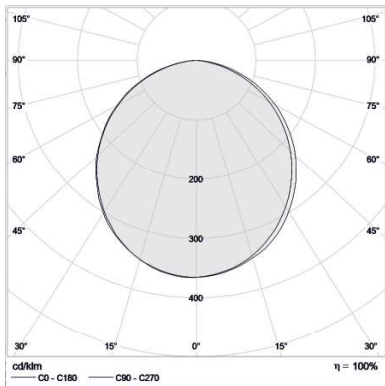

THE FAMILY OF RECESSED MOUNT TRIMLESS LINEAR OPERATING AT 20 W/M, 220-240 VAC INPUT. DELIVERING OUT STANDING PERFORMANCE OF 2000LM/M.

Technical description

Recesses mount and trimless of linear system for indoor general lighting. The lumenline is a linear system of LED luminaires which can be integrated in most ceiling types to provide a discreet flexible general lighting solution for commercial and institutional environments such as offices and class rooms. Color temperature is 3000 - 6000 kelvin . A LED Luminaires, flat direct LED with the top of the optical polystyrene diffuser screen and extruded powder coating hard anodizing aluminum body, with aluminum end caps complete with silicone seals. Symmetric optic. Class I electrical and IP44 (IP54 just for option) with plug and play connector. Total power: 20 w/m, slave luminaire for DALI control (an option only) with LED converter. Chromaticity tolerance (initial MacAdam: 3). Color rendering Ra>80.

product can be produced in 60, 120 , 160, 180 and 220 mm.

Application

- Corridors
- Office
- General
- Parking

Correlated color temperature: 3000 - 6000 kelvin
 Rated median useful life: 50000h L70 at 25°C Luminaire
 input power: 20 w/m

Dimensions: 1200 x 35 x 50mm
 Total power: 24w
 Luminaire luminous flux: 2000 lm
 Luminaire efficacy: 100 lm/w
 Weight: 1 kg

Mounting and installation

Surface mount using the accessories to be ordered separately. **Cut-out diameters: 39 mm.**